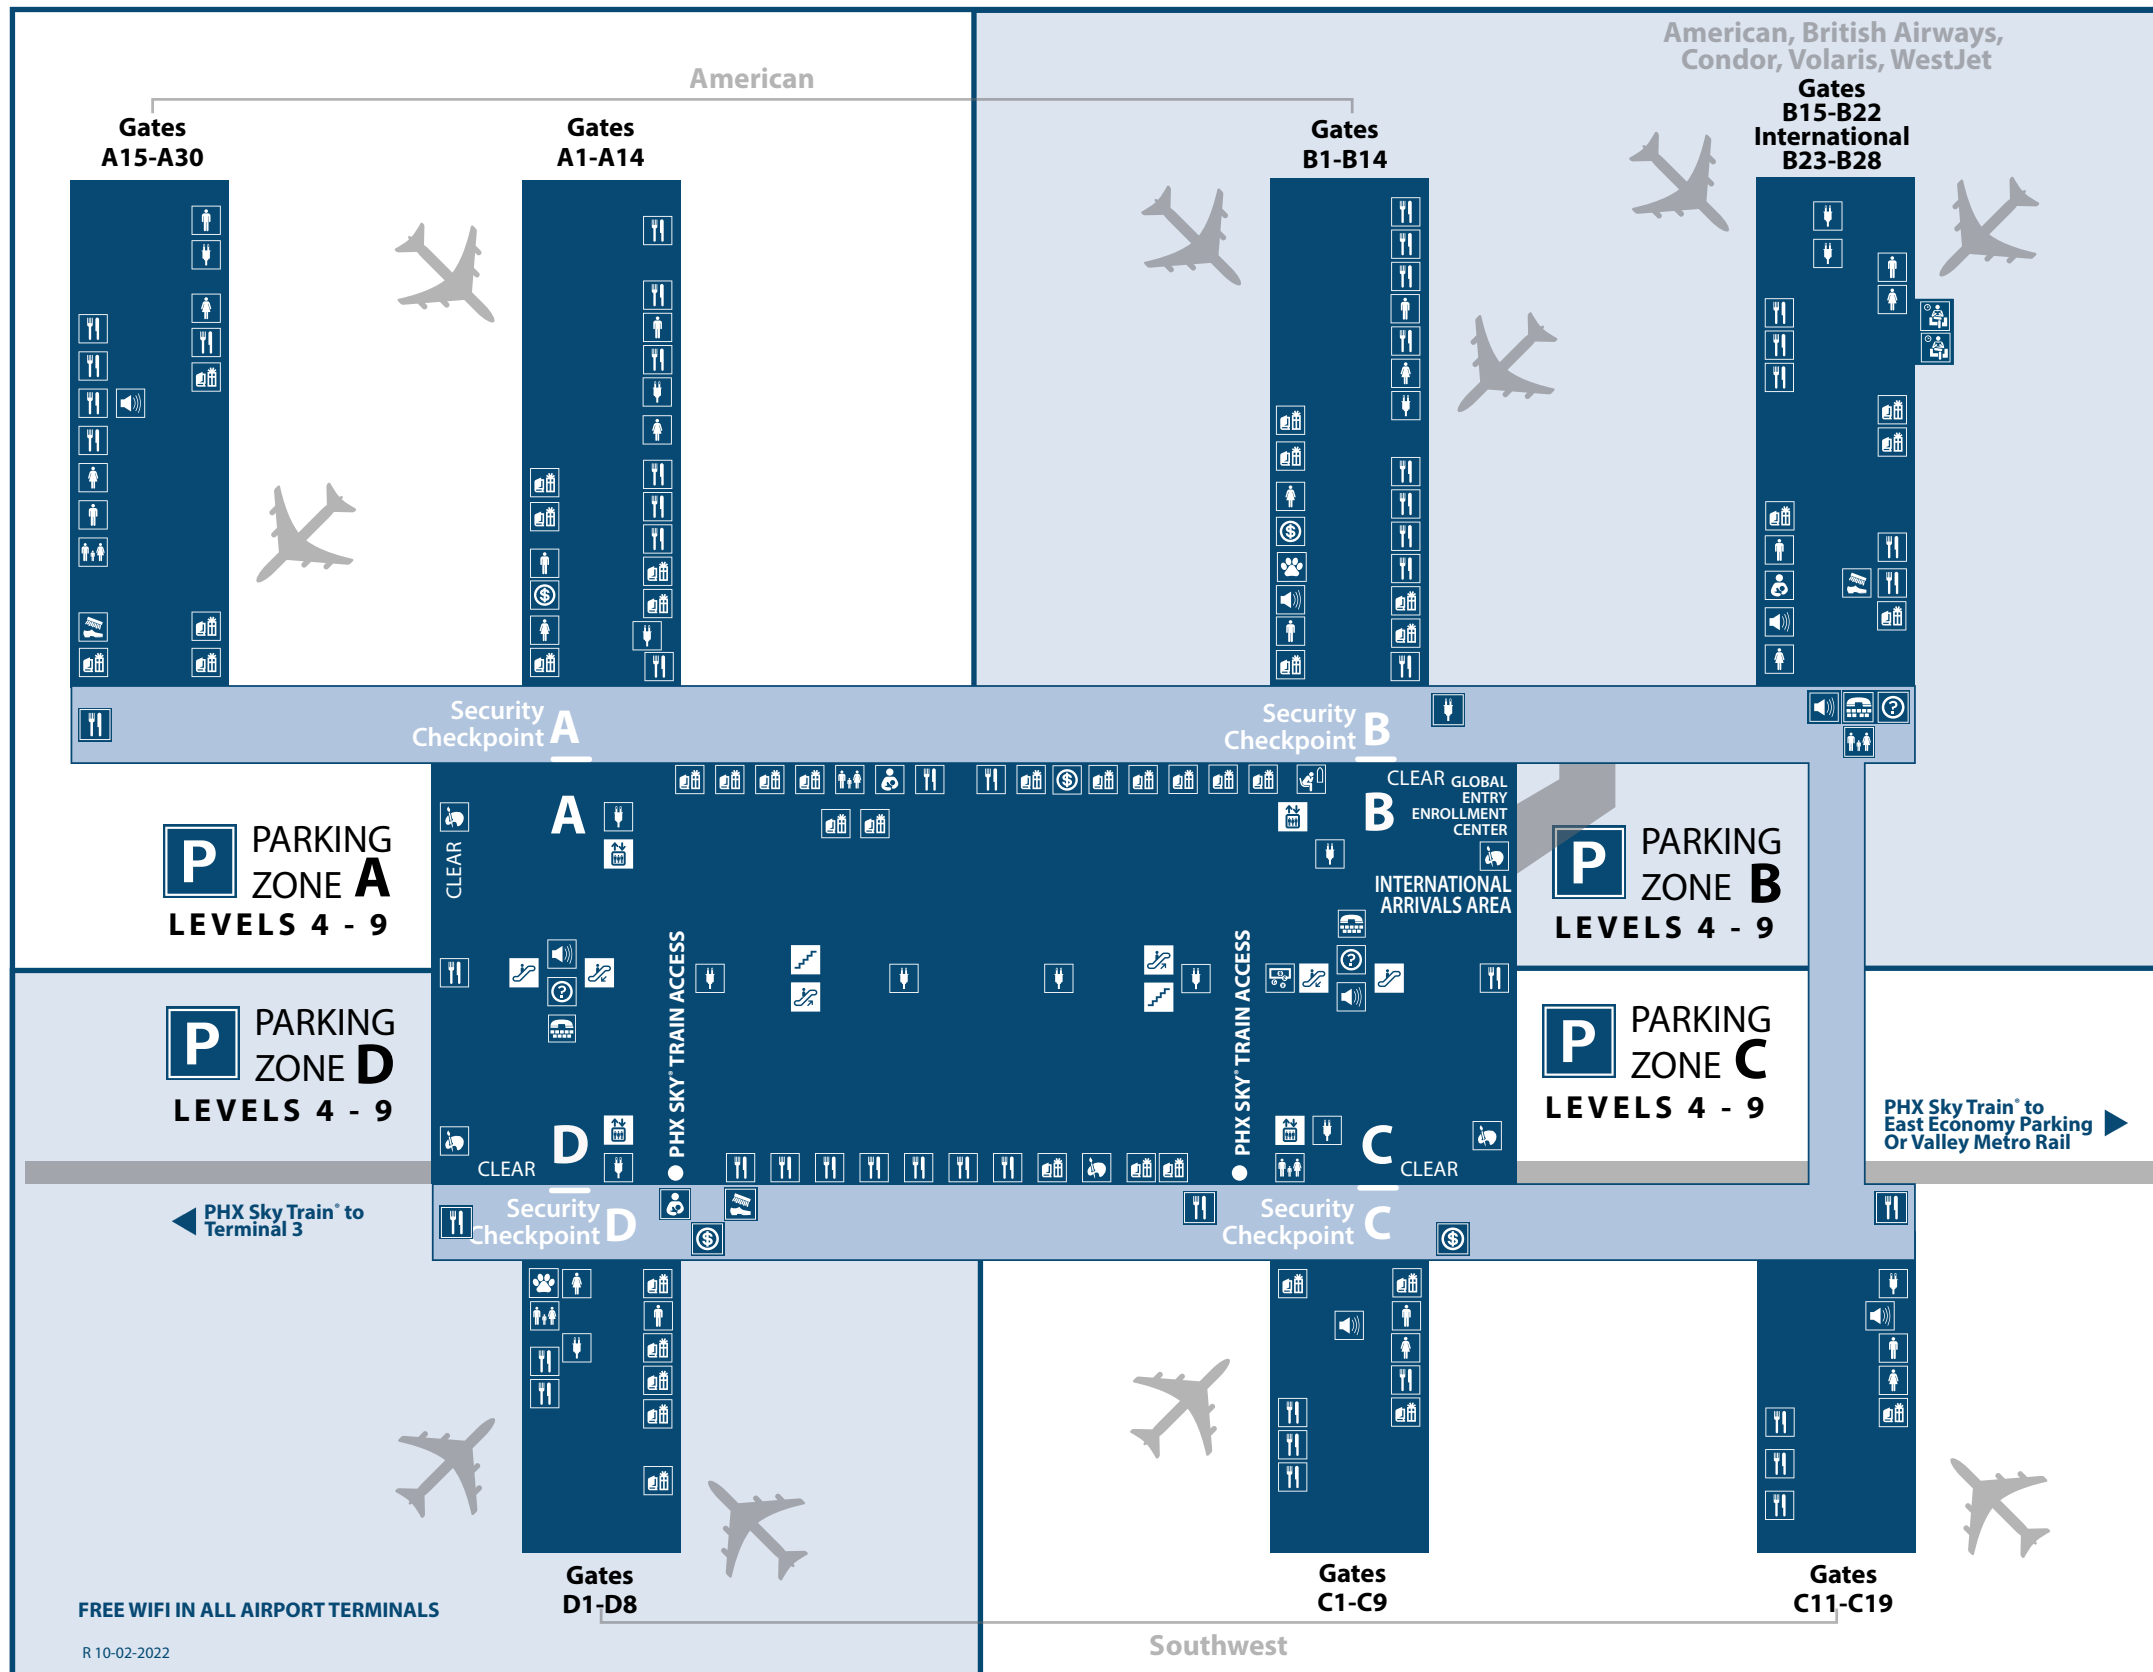

# TERMINAL 4

## LEVEL 3, GATES, RESTAURANTS & SHOPS

- Airline Club
- Animal Relief Area
- ATM
- Chapel
- Charging Station
- Family Restroom
- Information Counter
- Men's Restroom
- Nursing Room
- Paging Assistance Location
- Parking
- Phoenix Airport Museum Exhibits
- Phx Sky Train Access
- Restaurant
- Shoe Shine Station
- Shopping
- TTY/Video Relay Service
- Women's Restroom
- Moving Walkway
- Elevator
- Escalator
- Escalator, Down
- Escalator, Up

FREE WIFI IN ALL AIRPORT TERMINALS

R 10-02-2022