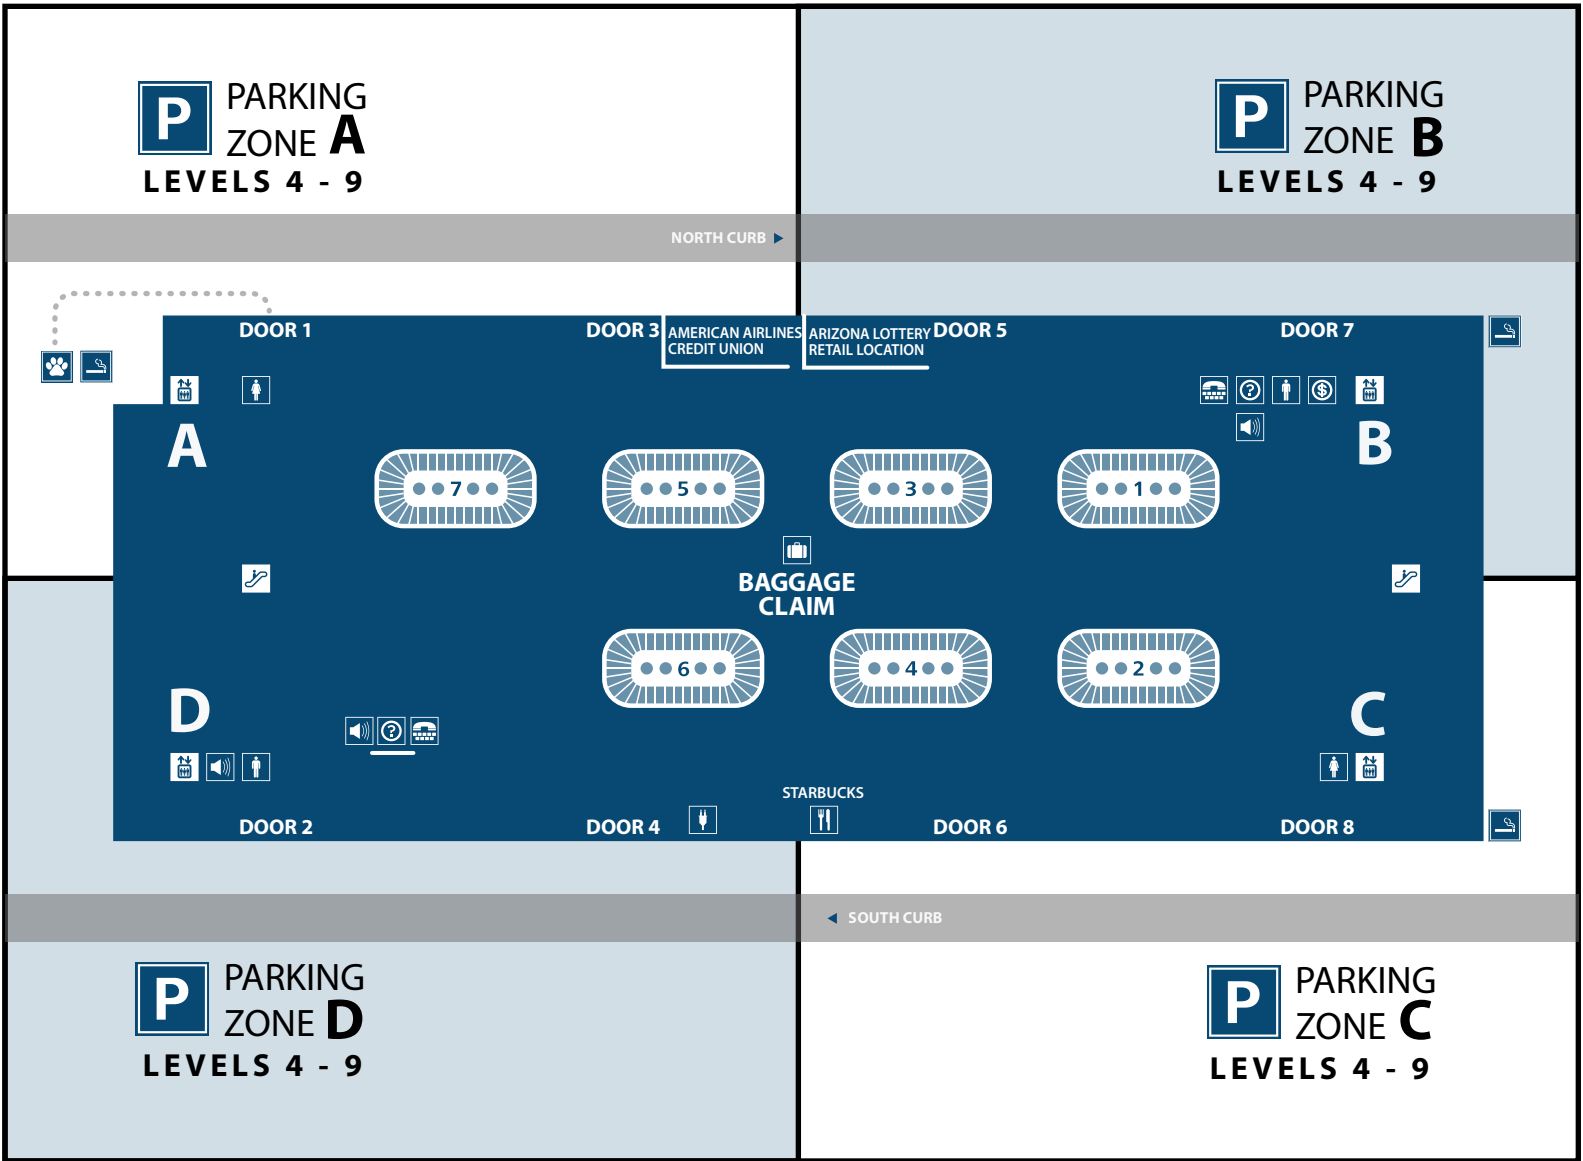

TERMINAL 4

LEVEL 1, BAGGAGE CLAIM

FREE WIFI IN ALL AIRPORT TERMINALS

BOARD THE PHX SKY TRAIN® AT LEVEL 3 TO TERMINAL 2 WALKWAY AND TERMINAL 3, EAST ECONOMY PARKING OR VALLEY METRO RAIL

- | | | |
|-------------------------|----------------------------|-----------|
| ANIMAL RELIEF AREA | MEN'S RESTROOM | ELEVATOR |
| ATM | PAGING ASSISTANCE LOCATION | ESCALATOR |
| BAGGAGE CLAIM | RESTAURANT | |
| CHARGING STATION | TTY/VIDEO RELAY SERVICE | |
| DESIGNATED SMOKING AREA | WOMEN'S RESTROOM | |
| INFORMATION COUNTER | | |